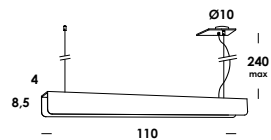

totalblack

ottone grezzo - cavo nero/ raw brass - black cable

so01588

so01587

fornito con lampada led opale cod. lamled094 - 16w 1150lm 3000k
included opal led lamp code lamled094 - 16w 1150lm 3000k

totalblack

ottone grezzo - cavo nero/ raw brass - black cable

so03591

so03592