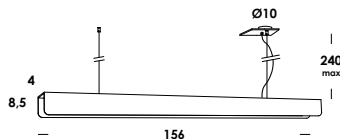

U brass 150/so dim
3 S14d max 60w - 230V
fornito con lampada led opale
sostituibile classe E→A
*supplied with led lamp opal
replaceable class E→A*

new

U brass 150/so dim plus ■■
32w 24V 4300lm 3000k - 230V
fornito con driver e modulo led
integrato di classe A+
luminaire contains driver and led A+

U brass 205/so dim
2 S14s max 60w - 230V
fornito con lampada led opale
sostituibile classe E→A
*supplied with led lamp opal
replaceable class E→A*

new

U brass 205/so dim plus ■■
45w 24V 5800lm 3000k - 230V
fornito con driver e modulo led
integrato di classe A+
luminaire contains driver and led A+

finiture/finishes	codice/code	prezzo/price	?

<i>totalblack</i>	so01162		
ottone grezzo - cavo nero/ raw brass - black cable	so01163		

fornito con 3 lampade led opale cod. lamled091 - 8w 750lm 3000k
supplied 3 opal led lamps code lamled091 - 8w 750lm 3000k

<i>totalblack</i>	so03593		
ottone grezzo - cavo nero/ raw brass - black cable	so03594		

<i>totalblack</i>	so02864		
ottone grezzo - cavo nero/ raw brass - black cable	so02863		

fornito con 2 lampade led opale cod. lamled094 - 16w 1150lm 3000k
supplied 2 opal led lamps code lamled094 - 16w 1150lm 3000k

<i>totalblack</i>	so03595		
ottone grezzo - cavo nero/ raw brass - black cable	so03596		

versioni plus driver dali a richiesta con maggiorazione
plud version dali driver with surcharge on demand