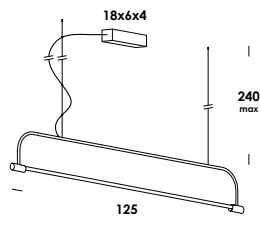

t-five 125/so
G5 18w 72V 2700K 1440lm 140° - 230V

<i>totalwhite</i>	so00946	•
<i>totalblack</i>	so00947	•
brunito verniciato - cavo nero/old brass painted - black cable	so00948	•
verniciato ottone - cavo nero/painted brass - black cable	so01009	•

fornita con lampada tubolare opale led G5 cod. lamled062 18w 1440lm 2700K
supplied with tubular opal led lamp G5 code lamled062 18w 1440lm 2700K