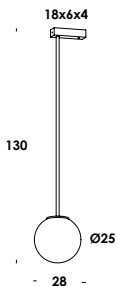

<i>totalwhite</i> - bianco-latte/opal	pl01838
<i>totalblack</i> - trasparente/clear	pl01839
ottone grezzo - nero - trasparente	pl01841
raw brass - black - clear	

t.ball 100/pl dim 0-10
7,5w 700mA 810lm 3000K - 230V
fornito con driver e modulo led
luminaire contains driver and led