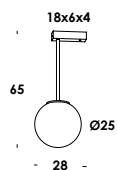

318

t.ball 35/pl dim 0-10
7,5w 700mA 810lm 3000K - 230V
fornito con driver e modulo led
luminaire contains driver and led

<i>totalwhite</i> - bianco-latte/opal	pl01833
<i>totalblack</i> - trasparente/clear	pl01834
ottone grezzo - nero - trasparente	pl01836
raw brass - black - clear	

t.ball 70/pl dim 0-10
7,5w 700mA 810lm 3000K - 230V
fornito con driver e modulo led
luminaire contains driver and led

<i>totalwhite</i> - bianco-latte/opal	pl01838
<i>totalblack</i> - trasparente/clear	pl01839
ottone grezzo - nero - trasparente	pl01841
raw brass - black - clear	

t.ball 100/pl dim 0-10
7,5w 700mA 810lm 3000K - 230V
fornito con driver e modulo led
luminaire contains driver and led

<i>totalwhite</i> - bianco-latte/opal	pl01828
<i>totalblack</i> - trasparente/clear	pl01829
ottone grezzo - nero - trasparente	pl01831
raw brass - black - clear	

a richiesta 2700/4000K
2700/4000K on demand