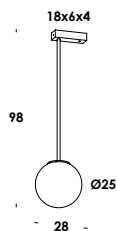

a richiesta lampada tubolare chiara led cod. lamled096 - 5w 480lm 3000K  
supplied on demand with tubular clear lamp led code lamled096 - 5w 480lm 3000K

318

**t.ball 35/pl dim 0-10**  
 7,5w 700mA 810lm 3000K - 230V  
 fornito con driver e modulo led  
 luminaire contains driver and led

<i>totalwhite</i> - bianco-latte/opal	pl01833
<i>totalblack</i> - trasparente/clear	pl01834
ottone grezzo - nero - trasparente	pl01836
raw brass - black - clear	

**t.ball 70/pl dim 0-10**  
 7,5w 700mA 810lm 3000K - 230V  
 fornito con driver e modulo led  
 luminaire contains driver and led