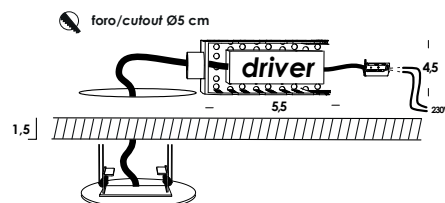

a richiesta 2700/4000K
2700/4000K on demand

a richiesta driver dim 0-10
dim 0-10 driver on demand