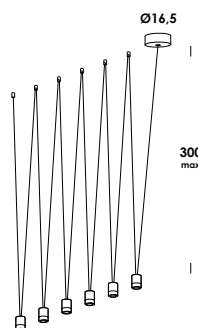

a richiesta 2700/4000K
2700/4000K on demand

a richiesta con ottica da 30°-90°
optic 30°-90° on demand

a richiesta driver dali con maggiorazione
dali driver with surcharge on demand

altre finiture a richiesta con maggiorazione
others finishes with surcharge on demand

a richiesta con maggiorazione DIM TO WARM 1800/3000K
DIM TO WARM 1800/3000 with surcharge on demand

altri colori cavo elettrico coassiale: giallo, rosso, verde, arancio, trasparente e marrone
others coaxial electric cable colors: yellow, red, green, orange, clear and brown