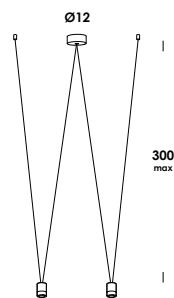

m.f.o. 12/s2 dim 0-10 *plus*

2 x 7w 700mA 1200lm 180° 3000K - 230V

fornito con driver e modulo led

luminaire contains driver and led

| | |
|--|---------|
| <i>totalwhite</i> - cavo da 50 a 300cm | so03435 |
| <i>totalwhite</i> - cable from 50 to 300cm | |
| <i>totalblack</i> - cavo da 50 a 300cm | so03436 |
| <i>totalblack</i> - cable from 50 to 300cm | |
| brunito spazzolato - cavo nero da 50 a 300cm | so03439 |
| old brass brushed - black cable from 50 to 300cm | |

185

m.f.o. 12/s3 dim 0-10

3 x 3,5w 350mA 990lm 180° 3000K - 230V

fornito con driver e modulo led

luminaire contains driver and led

| finiture/finishes | codice/code |
|---|-------------|
| totalwhite - cavo da 50 a 300cm | so00993 |
| totalwhite - cable from 50 to 300cm | |
| totalblack - cavo da 50 a 300cm | so00994 |
| totalblack - cable from 50 to 300cm | |
| brunito spazzolato - cavo nero da 50 a 300cm | so01031 |
| old brass brushed - black cable from 50 to 300cm | |