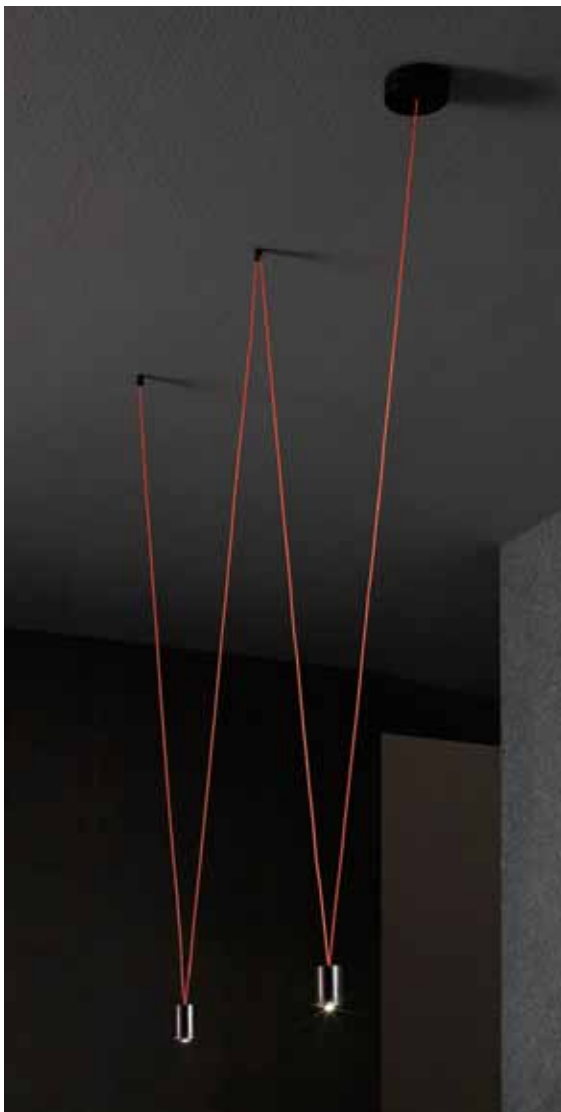

m.f.o. 10/s2 dim
2 x 3w 700mA 540lm 3000k - 230V
fornito con driver e modulo led
integrato di classe A+
luminaire contains driver and led A+

m.f.o. 10/s2 dim plus
2 x 6w 350mA 1460lm 3000k - 230V
fornito con driver e modulo led
integrato di classe A+
luminaire contains driver and led A+