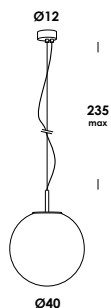

palla 10/lp on/off
G9 max 40w - 230V

finiture/finishes codice/code

- bianco - bianco-latte - cavo bianco/white - opal - white cable lp00773 •
- nero - bianco-latte - cavo nero/black - opal - black cable lp00774 •
- verniciato ottone - bianco-latte - cavo nero lp00775 •
- painted brass - opal - black cable

inclusa lampada led cod. lamled120 - 7w 600lm 3000K
included led lamp code lamled120 - 7w 600lm 3000K

totalwhite - bianco-latte/opal	so02833	•	
ottone grezzo - bianco-latte - cavo bianco raw brass - opal - white cable	so02834	•	
ottone grezzo - bianco-latte - cavo nero raw brass - opal - black cable	so02835	•	
nero spazzolato-matt - bianco-latte - cavo nero brushed black-matt - opal - black cable	so02927	•	

inclusa lampada led cod. lamled132 - 9w 900lm 3000K
included led lamp code lemled132 - 9w 900lm 3000K

palla 30/so
E27 max 60w - 230V

palla 40/so
E27 max 60w - 230V

palla 50/so
E27 max 60w - 230V

finiture/finishes	codice/code	
totalblack - bianco-latte acidato/white etched	so00875	•
bianco - bianco-latte acidato - cavo bianco white - white etched - white cable	so00512	•
ottone grezzo - bianco-latte acidato - cavo nero raw brass - white etched - black cable	so01117	•