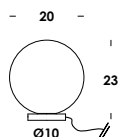

- bianco - bianco-latte - cavo bianco/white - opal - white cable lp00779 •
- nero - bianco-latte - cavo nero/black - opal - black cable lp00780 •
- verniciato ottone - bianco-latte - cavo nero lp00781 •
- painted brass - opal - black cable

inclusa lampada led cod. lemled132 - 9w 900lm 3000K
included led lamp code lemled132 - 9w 900lm 3000K