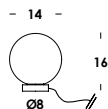

- bianco - bianco-latte - cavo bianco/white - opal - white cable lp00776 •
- nero - bianco-latte - cavo nero/black - opal - black cable lp00777 •
- verniciato ottone - bianco-latte - cavo nero lp00778 •
- painted brass - opal - black cable

inclusa lampada led cod. lamled120 - 7w 600lm 3000K
included led lamp code lamled120 - 7w 600lm 3000K