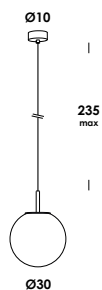

palla 50/so
E27 max 60w - 230V

finiture/finishes	codice/code	
totalblack - bianco-latte acidato/white etched	so00875	•
bianco - bianco-latte acidato - cavo bianco white - white etched - white cable	so00512	•
ottone grezzo - bianco-latte acidato - cavo nero raw brass - white etched - black cable	so01117	•

inclusa lampada led cod. lamled145 - 13w 1250lm 3000K
included led lamp code lamled145 - 13w 1250lm 3000K

totalblack - bianco-latte acidato/white etched	so00879	•
bianco - bianco-latte acidato - cavo bianco white - white etched - white cable	so00515	•
ottone grezzo - bianco-latte acidato - cavo nero raw brass - white etched - black cable	so01119	•

inclusa lampada led cod. lamled146 - 21w 1700lm 3000K
included led lamp code lamled146 - 21w 1700lm 3000K

totalblack - bianco-latte acidato/white etched	so00883	•
bianco - bianco-latte acidato - cavo bianco white - white etched - white cable	so00518	•
ottone grezzo - bianco-latte acidato - cavo nero raw brass - white etched - black cable	so01121	•

inclusa lampada led cod. lamled147 - 30w 2400lm 3000K
included led lamp code lamled147 - 30w 2400lm 3000K