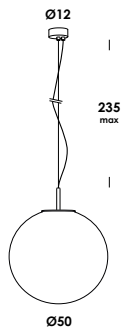

palla 10/lp on/off
G9 max 40w - 230V

finiture/finishes codice/code

- bianco - bianco-latte - cavo bianco/white - opal - white cable lp00773 •
- nero - bianco-latte - cavo nero/black - opal - black cable lp00774 •
- verniciato ottone - bianco-latte - cavo nero lp00775 •
- painted brass - opal - black cable

inclusa lampada led cod. lamled132 - 9w 900lm 3000K
included led lamp code lemled132 - 9w 900lm 3000K

palla 30/so
E27 max 60w - 230V

palla 40/so
E27 max 60w - 230V

palla 50/so
E27 max 60w - 230V

finiture/finishes	codice/code	
totalblack - bianco-latte acidato/white etched	so00875	•
bianco - bianco-latte acidato - cavo bianco white - white etched - white cable	so00512	•
ottone grezzo - bianco-latte acidato - cavo nero raw brass - white etched - black cable	so01117	•