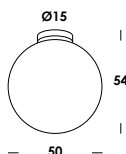

bianco - bianco-latte acidato/white - white etched	pl00343	•
nero - bianco-latte acidato/black - white etched	pl01544	•
ottone grezzo - bianco-latte acidato	pl01543	•
raw brass - white etched		

inclusa lampada led cod. lamled146 - 21w 1700lm 3000K
included led lamp code lamled146 - 21w 1700lm 3000K