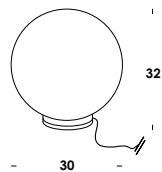

inclusa lampada led cod. lamled145 - 13w 1250lm 3000K
included led lamp code lamled145 - 13w 1250lm 3000K