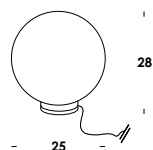

inclusa lampada led cod. lemled132 - 9w 900lm 3000K
included led lamp code lemled132 - 9w 900lm 3000K

palla 25/lp *on/off*
E27 max 60w - 230V

finiture/finishes	codice/code	
nero - bianco-latte acidato - cavo nero <i>black - white etched - black cable</i>	lp00240	•
bianco - bianco-latte acidato - cavo bianco <i>white - white etched - black cable</i>	lp00187	•
ottone grezzo - bianco-latte acidato - cavo nero <i>raw brass - white etched - black cable</i>	lp00223	•