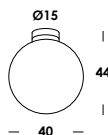

finiture/finishes	codice/code	

bianco - bianco-latte acidato/white - white etched	pl00339	•
nero - bianco-latte acidato/black - white etched	pl01540	•
ottone grezzo - bianco-latte acidato	pl01539	•
raw brass - white etched		

inclusa lampada led cod. lamled145 - 13w 1250lm 3000K
included led lamp code lamled145 - 13w 1250lm 3000K

bianco - bianco-latte acidato/white - white etched	pl00341	•
nero - bianco-latte acidato/black - white etched	pl01542	•
ottone grezzo - bianco-latte acidato	pl01541	•
raw brass - white etched		

inclusa lampada led cod. lamled145 - 13w 1250lm 3000K
included led lamp code lamled145 - 13w 1250lm 3000K

230

bianco - bianco-latte acidato/white - white etched	pl00343	•
nero - bianco-latte acidato/black - white etched	pl01544	•
ottone grezzo - bianco-latte acidato	pl01543	•
raw brass - white etched		

inclusa lampada led cod. lamled146 - 21w 1700lm 3000K
included led lamp code lamled146 - 21w 1700lm 3000K

bianco - bianco-latte acidato/white - white etched	pl00345	•
nero - bianco-latte acidato/black - white etched	pl01546	•
ottone grezzo - bianco-latte acidato	pl01545	•
raw brass - white etched		

inclusa lampada led cod. lamled147 - 30w 2400lm 3000K
included led lamp code lamled147 - 30w 2400lm 3000K